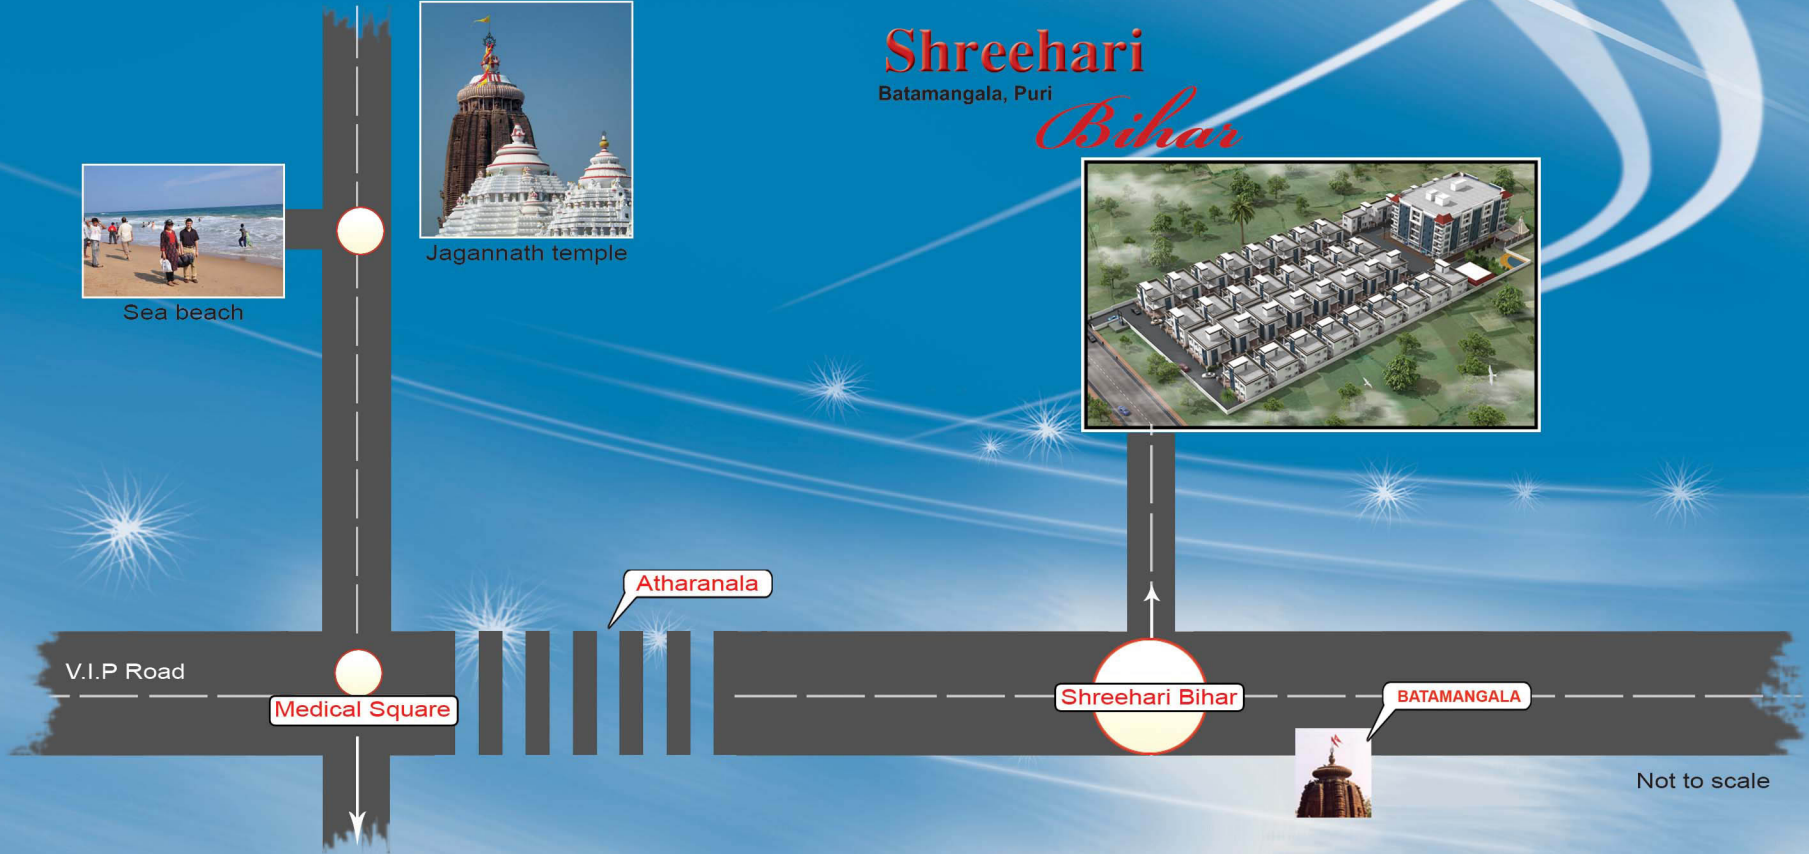

Drive way to...

Sea beach

Jagannath temple

Shreehari Bihar

Batamangala, Puri

Not to scale

Shreehari constructions
 Shreehari Bihar, Batamangala,
 Puri, Odisha, PIN- 752002,
 Telephone/fax- 06752-224025
 Mobile - 9439537644, 9437578080
 E-mail : shreeharipuri@gmail.com
 Web- www.shreeharibihar.in

Shreehari Duplex

Shreehari Tower